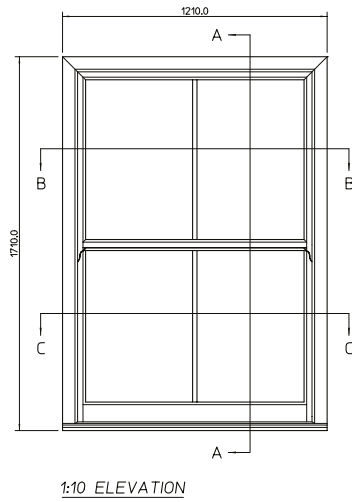

**Legacy uPVC Sliding
Sash Windows**
Key Cross Sections

QUICK SLIDE
WINDOWS & DOORS

Slim Midrail with Deep Bottom Rail

SECTION 'B-B'

SECTION 'A-A'

SECTION 'C-C'

Slim Midrail with Standard Bottom Rail

SECTION 'B-B'

SECTION 'C-C'

SECTION 'A-A'

Standard Midrail with Deep Bottom Rail

Standard Midrail with Standard Bottom Rail

SECTION 'B-B'

SECTION 'C-C'

SECTION 'A-A'

Tel: 0844 5610 623 Email: sales@quickslide.co.uk
Heaton Estate, Bradford Road, Brighouse, West Yorkshire, HD6 4BW