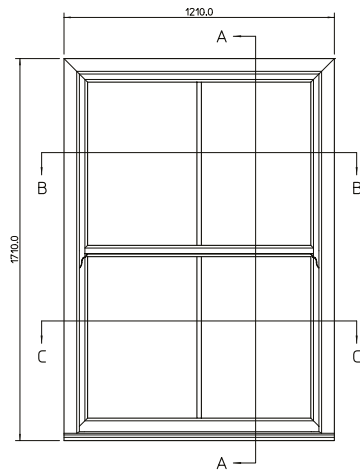

**Legacy uPVC Sliding
Sash Windows**
Key Cross Sections

QUICK SLIDE
WINDOWS & DOORS

Slim Midrail with Deep Bottom Rail

SECTION 'B-B'

SECTION 'A-A'

SECTION 'C-C'

Slim Midrail with Standard Bottom Rail

SECTION 'B-B'

SECTION 'C-C'

SECTION 'A-A'

Standard Midrail with Deep Bottom Rail

Standard Midrail with Standard Bottom Rail

SECTION 'B-B'

SECTION 'C-C'

SECTION 'A-A'

Tel: 0844 5610 623 Email: sales@quickslide.co.uk
Heaton Estate, Bradford Road, Brighouse, West Yorkshire, HD6 4BW