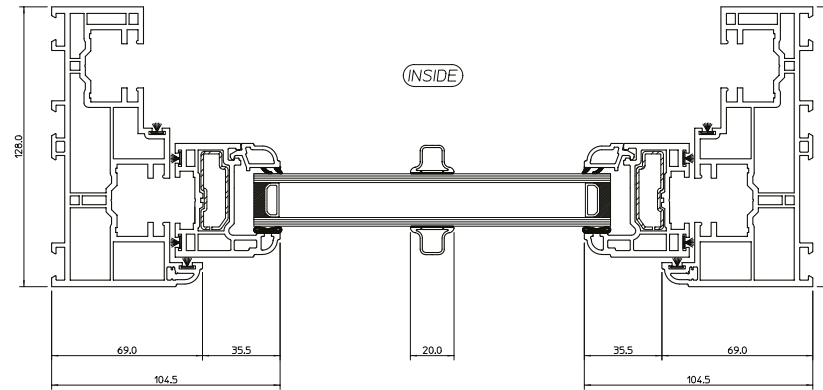

**Legacy uPVC Sliding
Sash Windows**
Key Cross Sections

QUICK SLIDE
WINDOWS & DOORS

Slim Midrail with Deep Bottom Rail

SECTION 'B-B'

SECTION 'A-A'

SECTION 'C-C'

Slim Midrail with Standard Bottom Rail

SECTION 'B-B'

SECTION 'C-C'

SECTION 'A-A'

Standard Midrail with Deep Bottom Rail

Standard Midrail with Standard Bottom Rail

SECTION 'B-B'

SECTION 'C-C'

SECTION 'A-A'

Tel: 0844 5610 623 Email: sales@quickslide.co.uk
Heaton Estate, Bradford Road, Brighouse, West Yorkshire, HD6 4BW