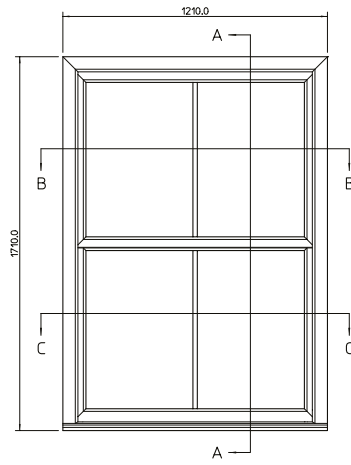

**Legacy uPVC Sliding
Sash Windows**
Key Cross Sections

QUICK SLIDE
WINDOWS & DOORS

Slim Midrail with Deep Bottom Rail

SECTION 'B-B'

SECTION 'A-A'

SECTION 'C-C'

Slim Midrail with Standard Bottom Rail

SECTION 'B-B'

SECTION 'C-C'

SECTION 'A-A'

Standard Midrail with Deep Bottom Rail

Standard Midrail with Standard Bottom Rail

SECTION 'B-B'

SECTION 'C-C'

SECTION 'A-A'

Tel: 0844 5610 623 Email: sales@quickslide.co.uk
Heaton Estate, Bradford Road, Brighouse, West Yorkshire, HD6 4BW