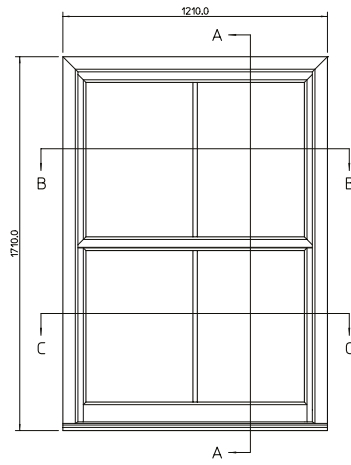

**Legacy uPVC Sliding
Sash Windows**
Key Cross Sections

QUICK SLIDE
WINDOWS & DOORS

Slim Midrail with Deep Bottom Rail

SECTION 'B-B'

SECTION 'A-A'

SECTION 'C-C'

Slim Midrail with Standard Bottom Rail

SECTION 'B-B'

SECTION 'C-C'

SECTION 'A-A'

Standard Midrail with Deep Bottom Rail

Standard Midrail with Standard Bottom Rail

SECTION 'B-B'

SECTION 'C-C'

SECTION 'A-A'

Tel: 0844 5610 623 Email: sales@quickslide.co.uk
Heaton Estate, Bradford Road, Brighouse, West Yorkshire, HD6 4BW