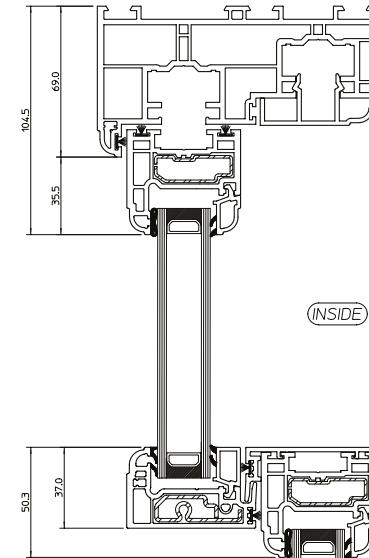

**Legacy uPVC Sliding
Sash Windows**
Key Cross Sections

QUICK SLIDE
WINDOWS & DOORS

Slim Midrail with Deep Bottom Rail

SECTION 'B-B'

SECTION 'A-A'

SECTION 'C-C'

Slim Midrail with Standard Bottom Rail

SECTION 'B-B'

SECTION 'C-C'

SECTION 'A-A'

Standard Midrail with Deep Bottom Rail

Standard Midrail with Standard Bottom Rail

SECTION 'B-B'

SECTION 'C-C'

SECTION 'A-A'

Tel: 0844 5610 623 Email: sales@quickslide.co.uk
Heaton Estate, Bradford Road, Brighouse, West Yorkshire, HD6 4BW