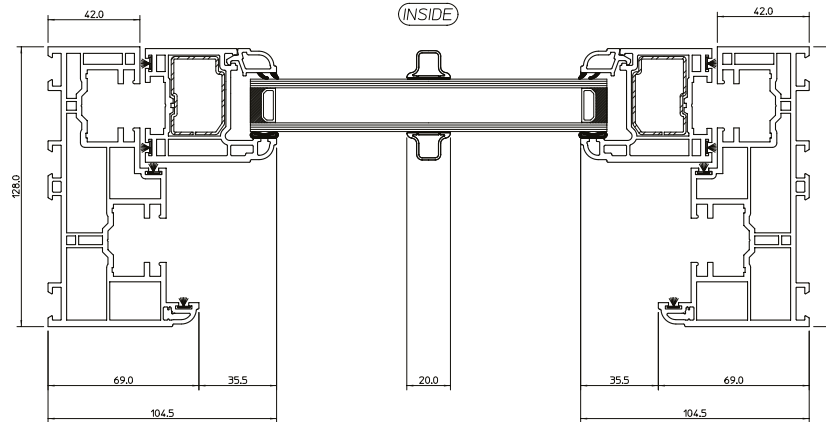

**Legacy uPVC Sliding
Sash Windows**
Key Cross Sections

QUICK SLIDE
WINDOWS & DOORS

Slim Midrail with Deep Bottom Rail

SECTION 'B-B'

SECTION 'A-A'

SECTION 'C-C'

Slim Midrail with Standard Bottom Rail

SECTION 'B-B'

SECTION 'C-C'

SECTION 'A-A'

Standard Midrail with Deep Bottom Rail

Standard Midrail with Standard Bottom Rail

SECTION 'B-B'

SECTION 'C-C'

SECTION 'A-A'

Tel: 0844 5610 623 Email: sales@quickslide.co.uk
Heaton Estate, Bradford Road, Brighouse, West Yorkshire, HD6 4BW