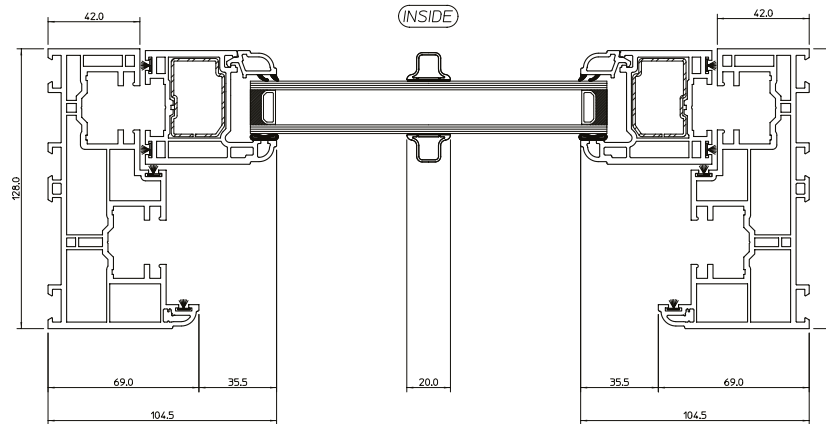

**Legacy uPVC Sliding
Sash Windows**
Key Cross Sections

QUICK SLIDE
WINDOWS & DOORS

Slim Midrail with Deep Bottom Rail

SECTION 'B-B'

SECTION 'A-A'

SECTION 'C-C'

Slim Midrail with Standard Bottom Rail

SECTION 'B-B'

SECTION 'C-C'

SECTION 'A-A'

Standard Midrail with Deep Bottom Rail

Standard Midrail with Standard Bottom Rail

SECTION 'B-B'

SECTION 'C-C'

SECTION 'A-A'

Tel: 0844 5610 623 Email: sales@quickslide.co.uk
Heaton Estate, Bradford Road, Brighouse, West Yorkshire, HD6 4BW