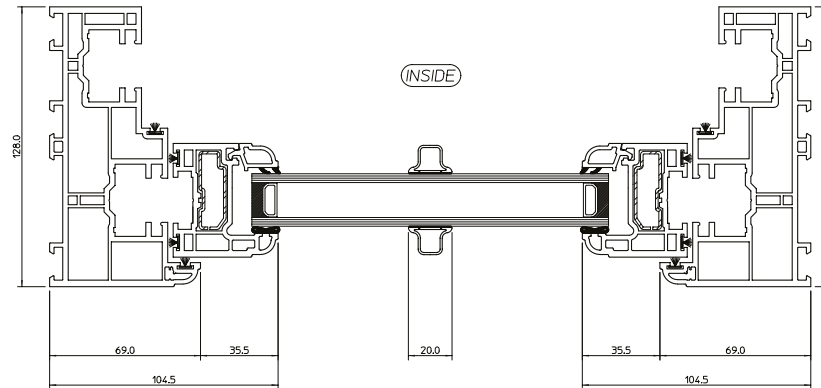

**Legacy uPVC Sliding
Sash Windows**
Key Cross Sections

QUICK SLIDE
WINDOWS & DOORS

Slim Midrail with Deep Bottom Rail

SECTION 'B-B'

SECTION 'A-A'

SECTION 'C-C'

Slim Midrail with Standard Bottom Rail

SECTION 'B-B'

SECTION 'C-C'

SECTION 'A-A'

Standard Midrail with Deep Bottom Rail

Standard Midrail with Standard Bottom Rail

SECTION 'B-B'

SECTION 'C-C'

SECTION 'A-A'

Tel: 0844 5610 623 Email: sales@quickslide.co.uk
Heaton Estate, Bradford Road, Brighouse, West Yorkshire, HD6 4BW