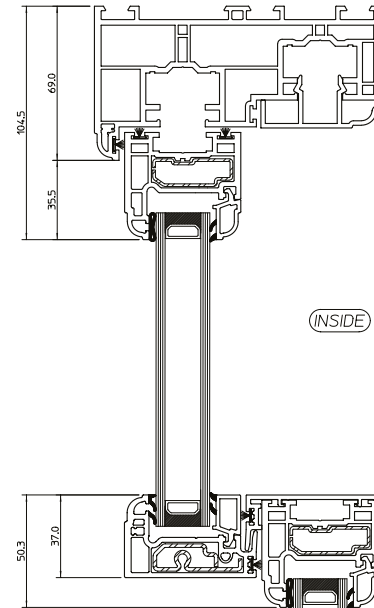

**Legacy uPVC Sliding
Sash Windows**
Key Cross Sections

QUICK SLIDE
WINDOWS & DOORS

Slim Midrail with Deep Bottom Rail

SECTION 'B-B'

SECTION 'A-A'

SECTION 'C-C'

Slim Midrail with Standard Bottom Rail

SECTION 'B-B'

SECTION 'C-C'

SECTION 'A-A'

Standard Midrail with Deep Bottom Rail

Standard Midrail with Standard Bottom Rail

SECTION 'B-B'

SECTION 'C-C'

SECTION 'A-A'

Tel: 0844 5610 623 Email: sales@quickslide.co.uk
Heaton Estate, Bradford Road, Brighouse, West Yorkshire, HD6 4BW