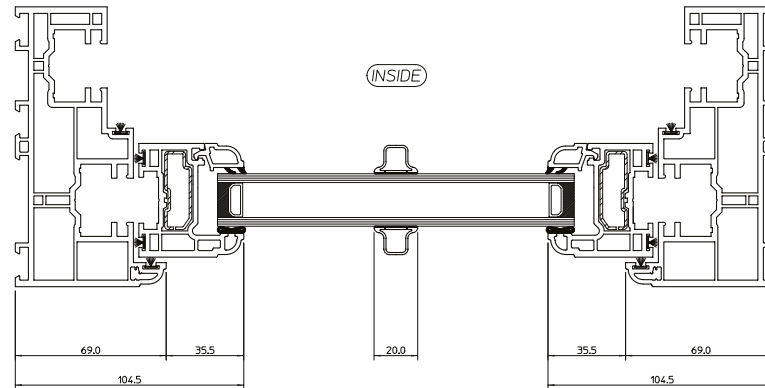

**Legacy uPVC Sliding
Sash Windows**
Key Cross Sections

QUICK SLIDE
WINDOWS & DOORS

Slim Midrail with Deep Bottom Rail

SECTION 'B-B'

SECTION 'A-A'

SECTION 'C-C'

Slim Midrail with Standard Bottom Rail

SECTION 'B-B'

SECTION 'C-C'

SECTION 'A-A'

Standard Midrail with Deep Bottom Rail

Standard Midrail with Standard Bottom Rail

SECTION 'B-B'

SECTION 'C-C'

SECTION 'A-A'

Tel: 0844 5610 623 Email: sales@quickslide.co.uk
Heaton Estate, Bradford Road, Brighouse, West Yorkshire, HD6 4BW