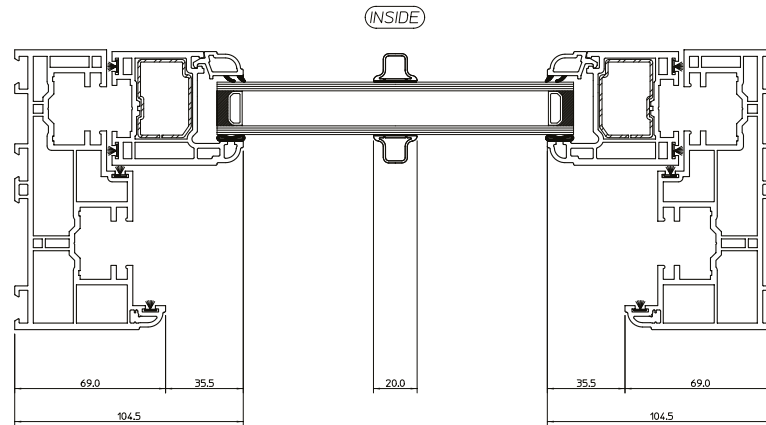

**Legacy uPVC Sliding
Sash Windows**
Key Cross Sections

QUICK SLIDE
WINDOWS & DOORS

Slim Midrail with Deep Bottom Rail

SECTION 'B-B'

SECTION 'A-A'

SECTION 'C-C'

Slim Midrail with Standard Bottom Rail

SECTION 'B-B'

SECTION 'C-C'

SECTION 'A-A'

Standard Midrail with Deep Bottom Rail

Standard Midrail with Standard Bottom Rail

SECTION 'B-B'

SECTION 'C-C'

SECTION 'A-A'

Tel: 0844 5610 623 Email: sales@quickslide.co.uk
Heaton Estate, Bradford Road, Brighouse, West Yorkshire, HD6 4BW