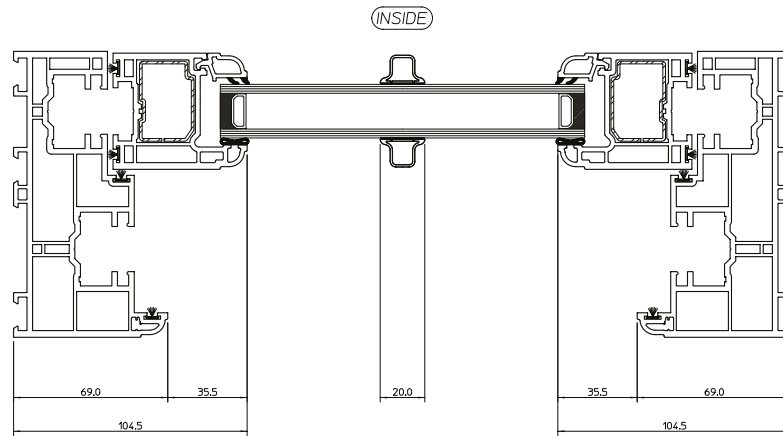

**Legacy uPVC Sliding
Sash Windows**
Key Cross Sections

QUICK SLIDE
WINDOWS & DOORS

Slim Midrail with Deep Bottom Rail

SECTION 'B-B'

SECTION 'A-A'

SECTION 'C-C'

Slim Midrail with Standard Bottom Rail

SECTION 'B-B'

SECTION 'C-C'

SECTION 'A-A'

Standard Midrail with Deep Bottom Rail

Standard Midrail with Standard Bottom Rail

SECTION 'B-B'

SECTION 'C-C'

SECTION 'A-A'

Tel: 0844 5610 623 Email: sales@quickslide.co.uk
Heaton Estate, Bradford Road, Brighouse, West Yorkshire, HD6 4BW