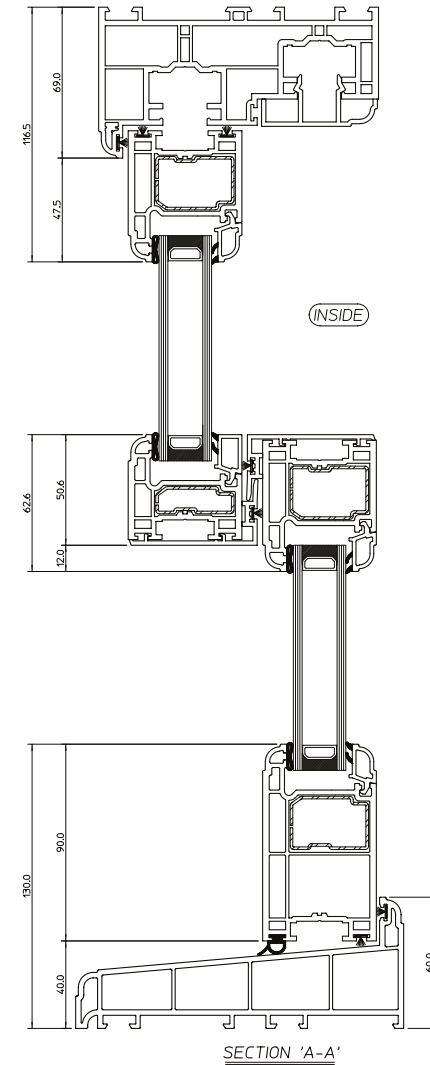

**Legacy uPVC Sliding
Sash Windows**
Key Cross Sections

QUICK SLIDE
WINDOWS & DOORS

Slim Midrail with Deep Bottom Rail

SECTION 'B-B'

SECTION 'A-A'

SECTION 'C-C'

Slim Midrail with Standard Bottom Rail

SECTION 'B-B'

SECTION 'C-C'

SECTION 'A-A'

Standard Midrail with Deep Bottom Rail

Standard Midrail with Standard Bottom Rail

SECTION 'B-B'

SECTION 'C-C'

SECTION 'A-A'

Tel: 0844 5610 623 Email: sales@quickslide.co.uk
Heaton Estate, Bradford Road, Brighouse, West Yorkshire, HD6 4BW