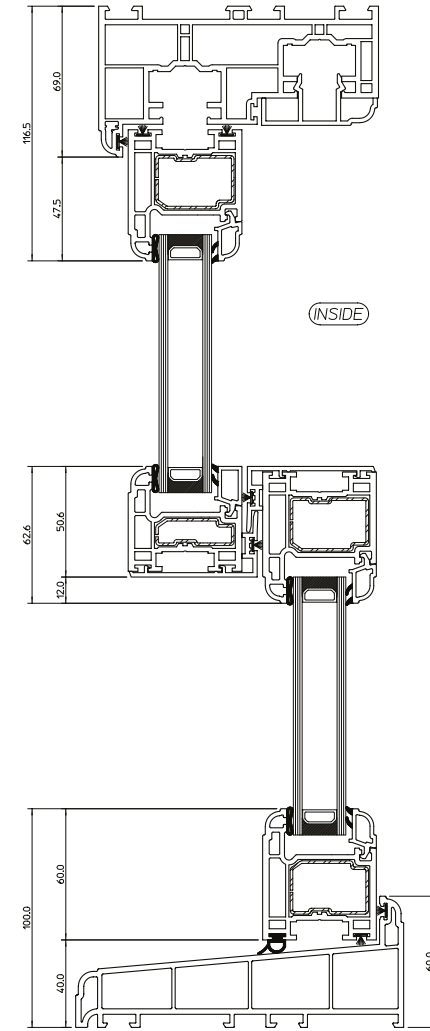

**Legacy uPVC Sliding
Sash Windows**
Key Cross Sections

QUICK SLIDE
WINDOWS & DOORS

Slim Midrail with Deep Bottom Rail

SECTION 'B-B'

SECTION 'A-A'

SECTION 'C-C'

Slim Midrail with Standard Bottom Rail

SECTION 'B-B'

SECTION 'C-C'

SECTION 'A-A'

Standard Midrail with Deep Bottom Rail

Standard Midrail with Standard Bottom Rail

SECTION 'B-B'

SECTION 'C-C'

SECTION 'A-A'

Tel: 0844 5610 623 Email: sales@quickslide.co.uk
Heaton Estate, Bradford Road, Brighouse, West Yorkshire, HD6 4BW