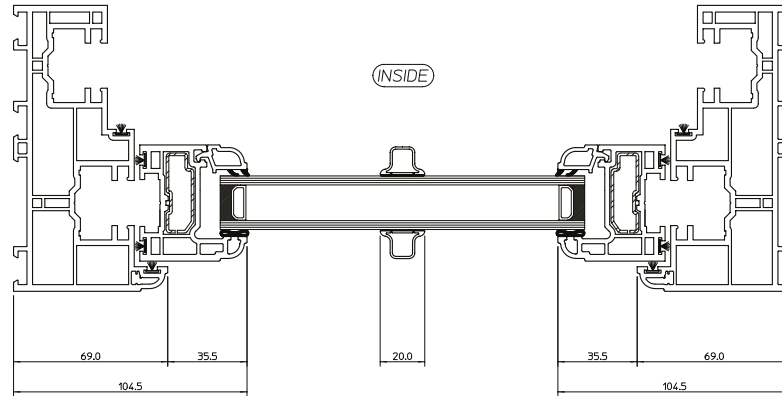

**Legacy uPVC Sliding
Sash Windows**
Key Cross Sections

QUICK SLIDE
WINDOWS & DOORS

Slim Midrail with Deep Bottom Rail

SECTION 'B-B'

SECTION 'A-A'

SECTION 'C-C'

Slim Midrail with Standard Bottom Rail

SECTION 'B-B'

SECTION 'C-C'

SECTION 'A-A'

Standard Midrail with Deep Bottom Rail

Standard Midrail with Standard Bottom Rail

SECTION 'B-B'

SECTION 'C-C'

SECTION 'A-A'

Tel: 0844 5610 623 Email: sales@quickslide.co.uk
Heaton Estate, Bradford Road, Brighouse, West Yorkshire, HD6 4BW