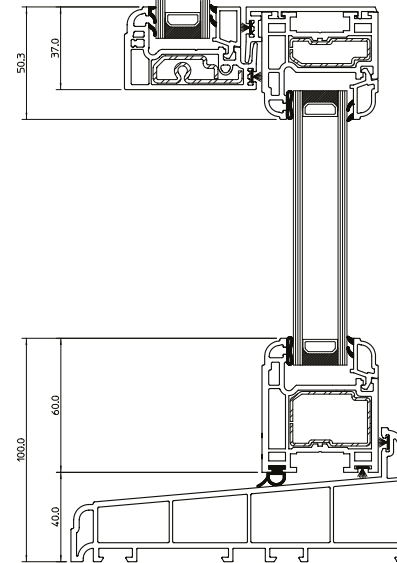

**Legacy uPVC Sliding
Sash Windows**
Key Cross Sections

QUICK SLIDE
WINDOWS & DOORS

Slim Midrail with Deep Bottom Rail

SECTION 'B-B'

SECTION 'A-A'

SECTION 'C-C'

Slim Midrail with Standard Bottom Rail

SECTION 'B-B'

SECTION 'C-C'

SECTION 'A-A'

Standard Midrail with Deep Bottom Rail

Standard Midrail with Standard Bottom Rail

SECTION 'B-B'

SECTION 'C-C'

SECTION 'A-A'

Tel: 0844 5610 623 Email: sales@quickslide.co.uk
Heaton Estate, Bradford Road, Brighouse, West Yorkshire, HD6 4BW