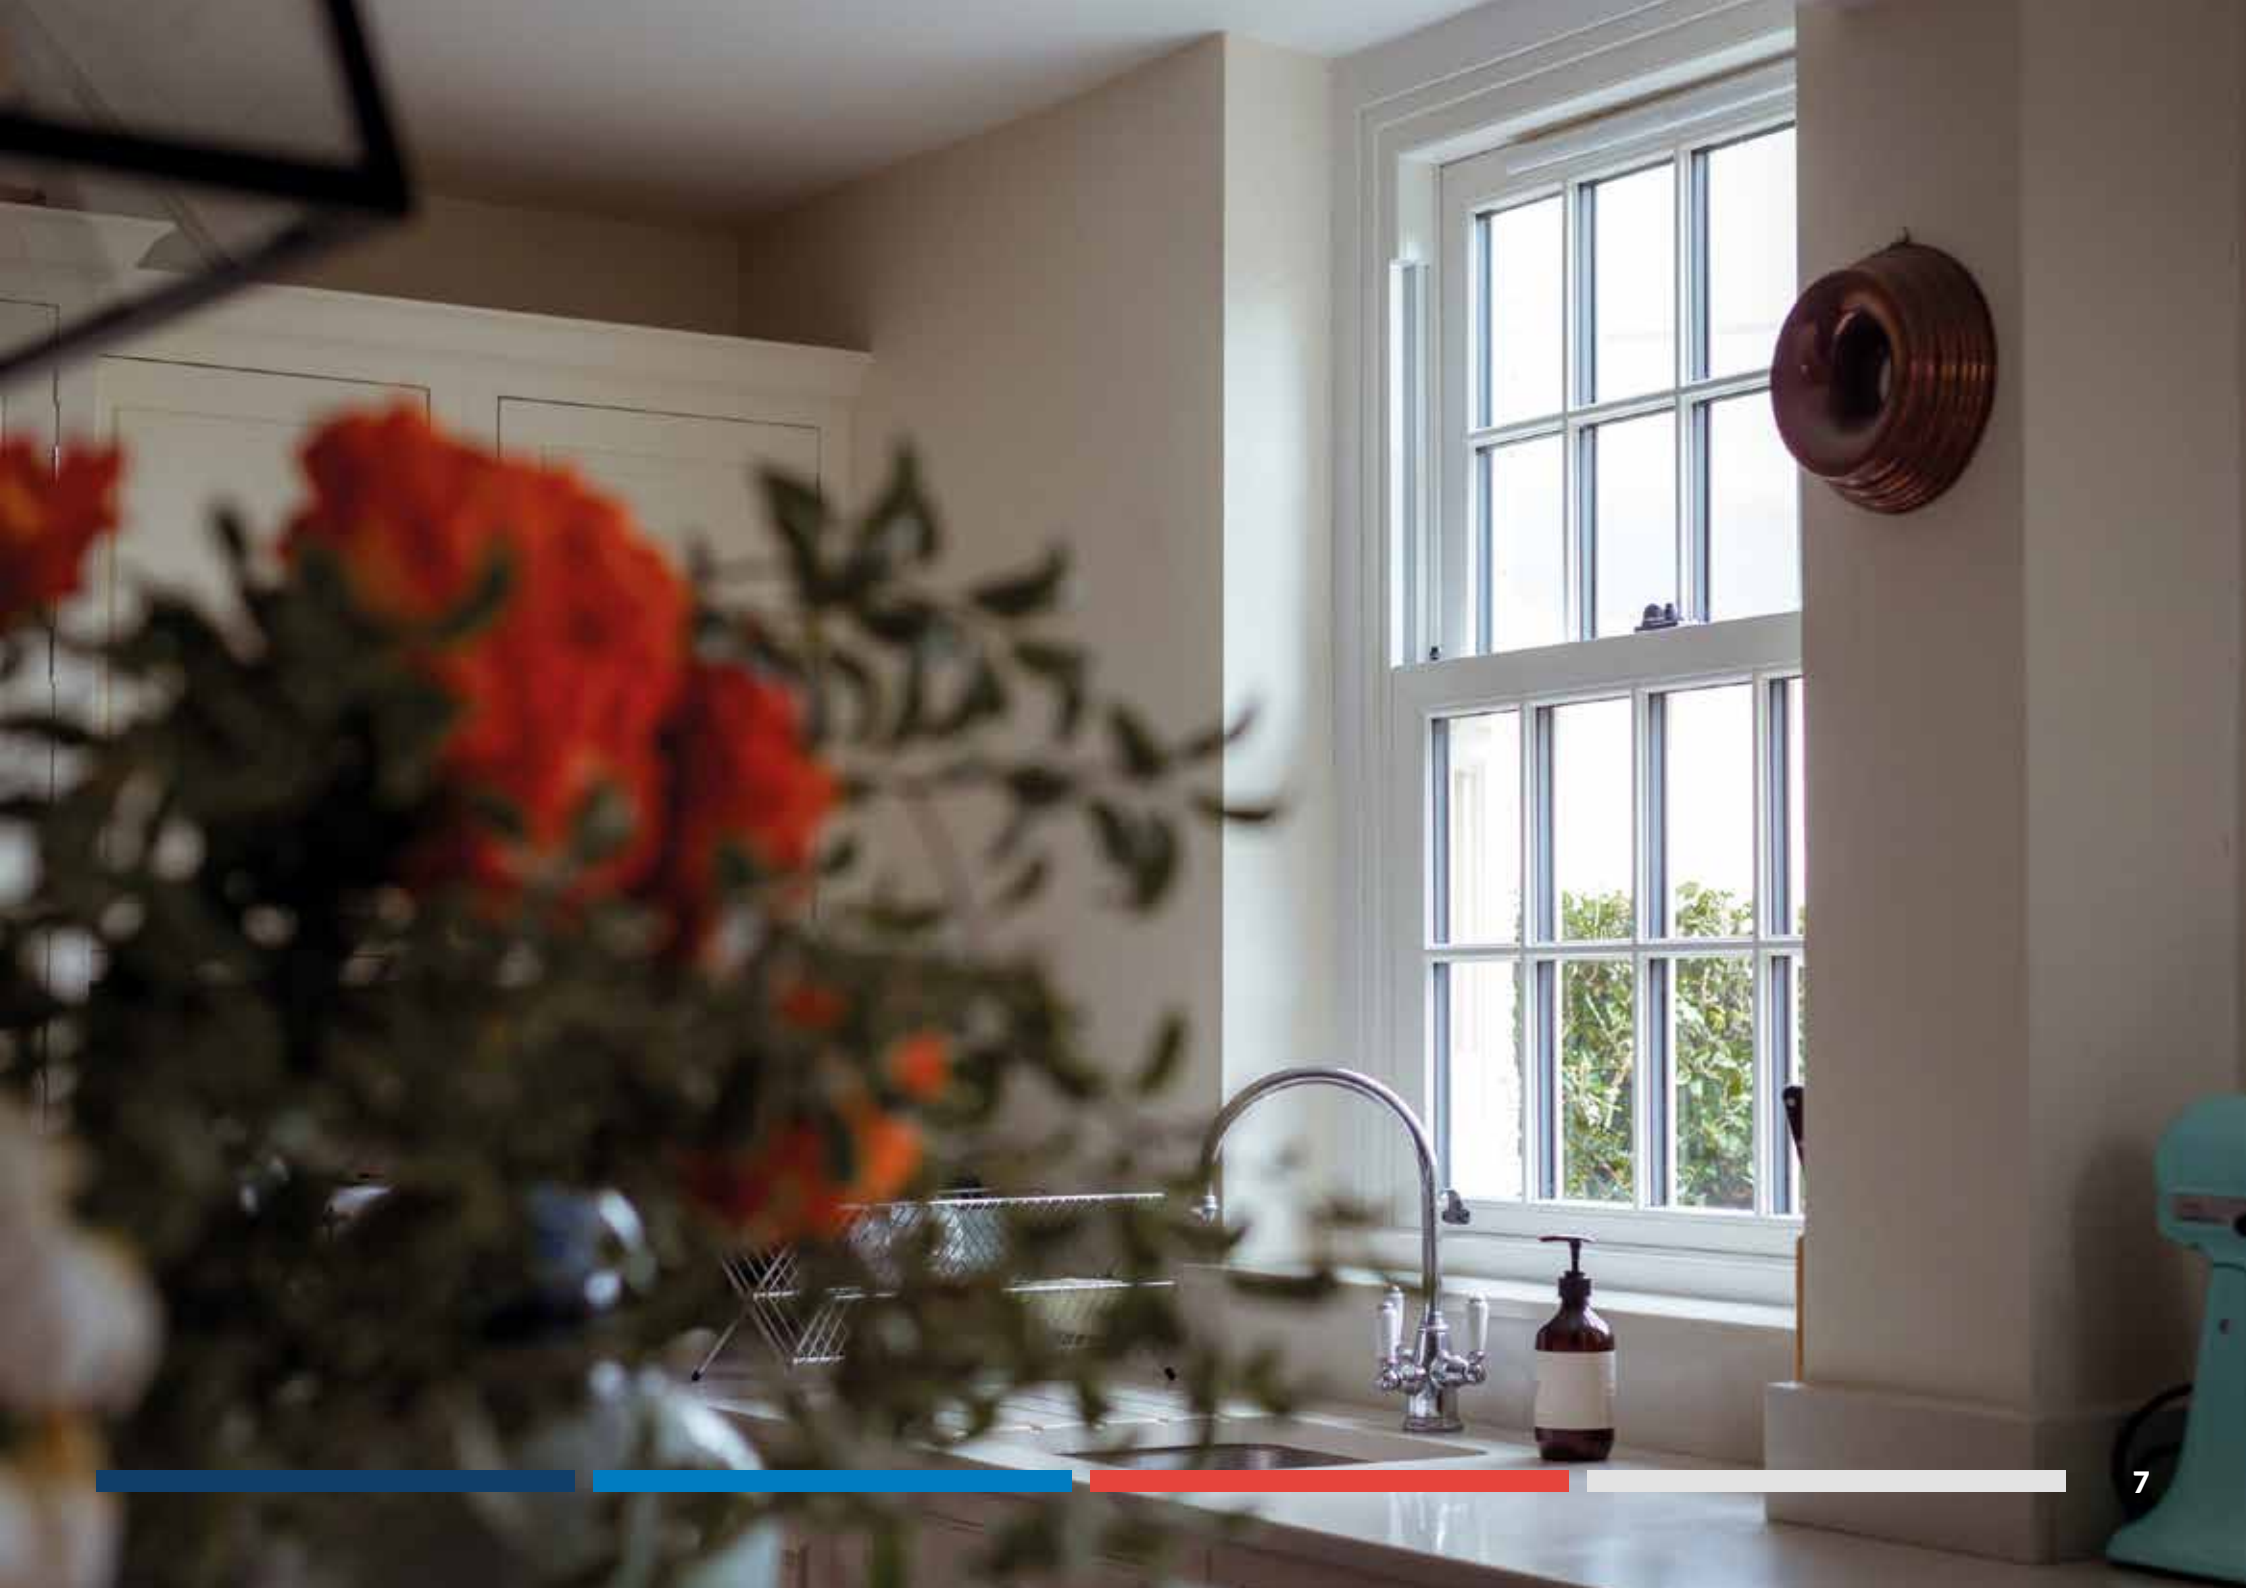

SECTION 'C-C'

SECTION 'A-A'