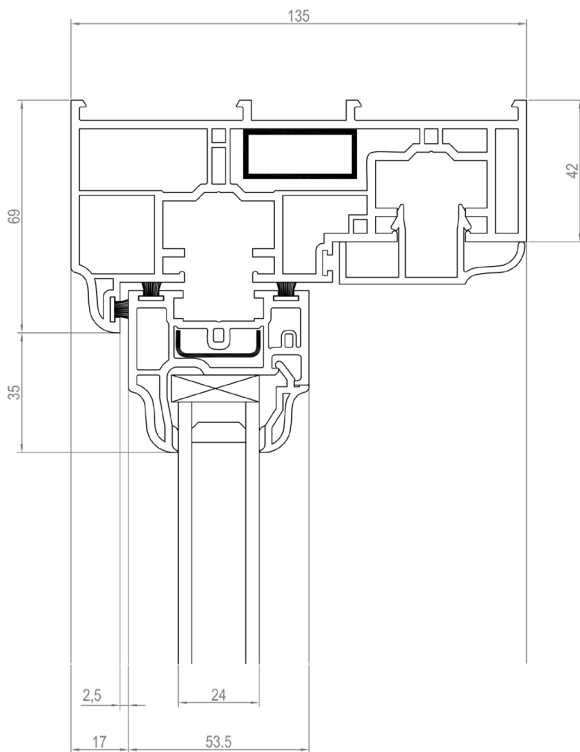

# Quickslide Vertical Sliding Sash Windows: Cross-sectional technical drawings

Head detail:

Interlock detail:

Sill detail:

## Size limitations:

Width: minimum 350mm; maximum 1500mm  
Height: minimum 750mm; maximum 2400mm

Heaton Estate, Bradford Road Brighouse, HD6 4BW  
0844 5610 623, sales@quickslide.co.uk

**QUICK SLIDE**  
WINDOWS & DOORS