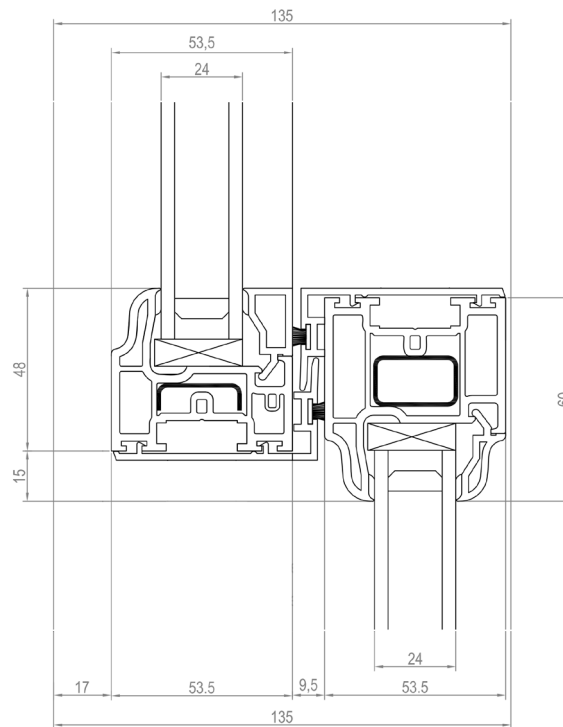

# Quickslide Vertical Sliding Sash Windows: Cross-sectional technical drawings

Head detail:

Interlock detail:

Sill detail:

## Size limitations:

Width: minimum 350mm; maximum 1500mm  
Height: minimum 750mm; maximum 2400mm

Heaton Estate, Bradford Road Brighouse, HD6 4BW  
0844 5610 623, sales@quickslide.co.uk

**QUICK SLIDE**  
WINDOWS & DOORS