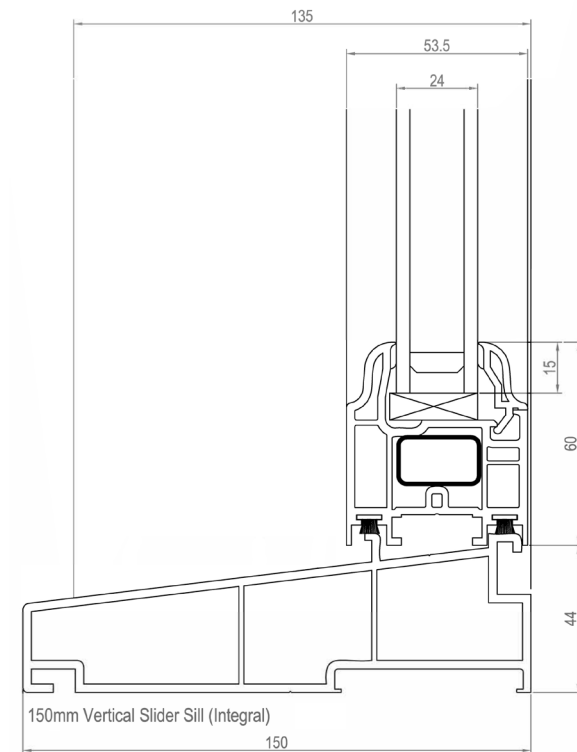

# Quickslide Vertical Sliding Sash Windows: Cross-sectional technical drawings

Head detail:

Interlock detail:

Sill detail:

## Size limitations:

Width: minimum 350mm; maximum 1500mm  
Height: minimum 750mm; maximum 2400mm

Heaton Estate, Bradford Road Brighouse, HD6 4BW  
0844 5610 623, sales@quickslide.co.uk

**QUICK SLIDE**  
WINDOWS & DOORS