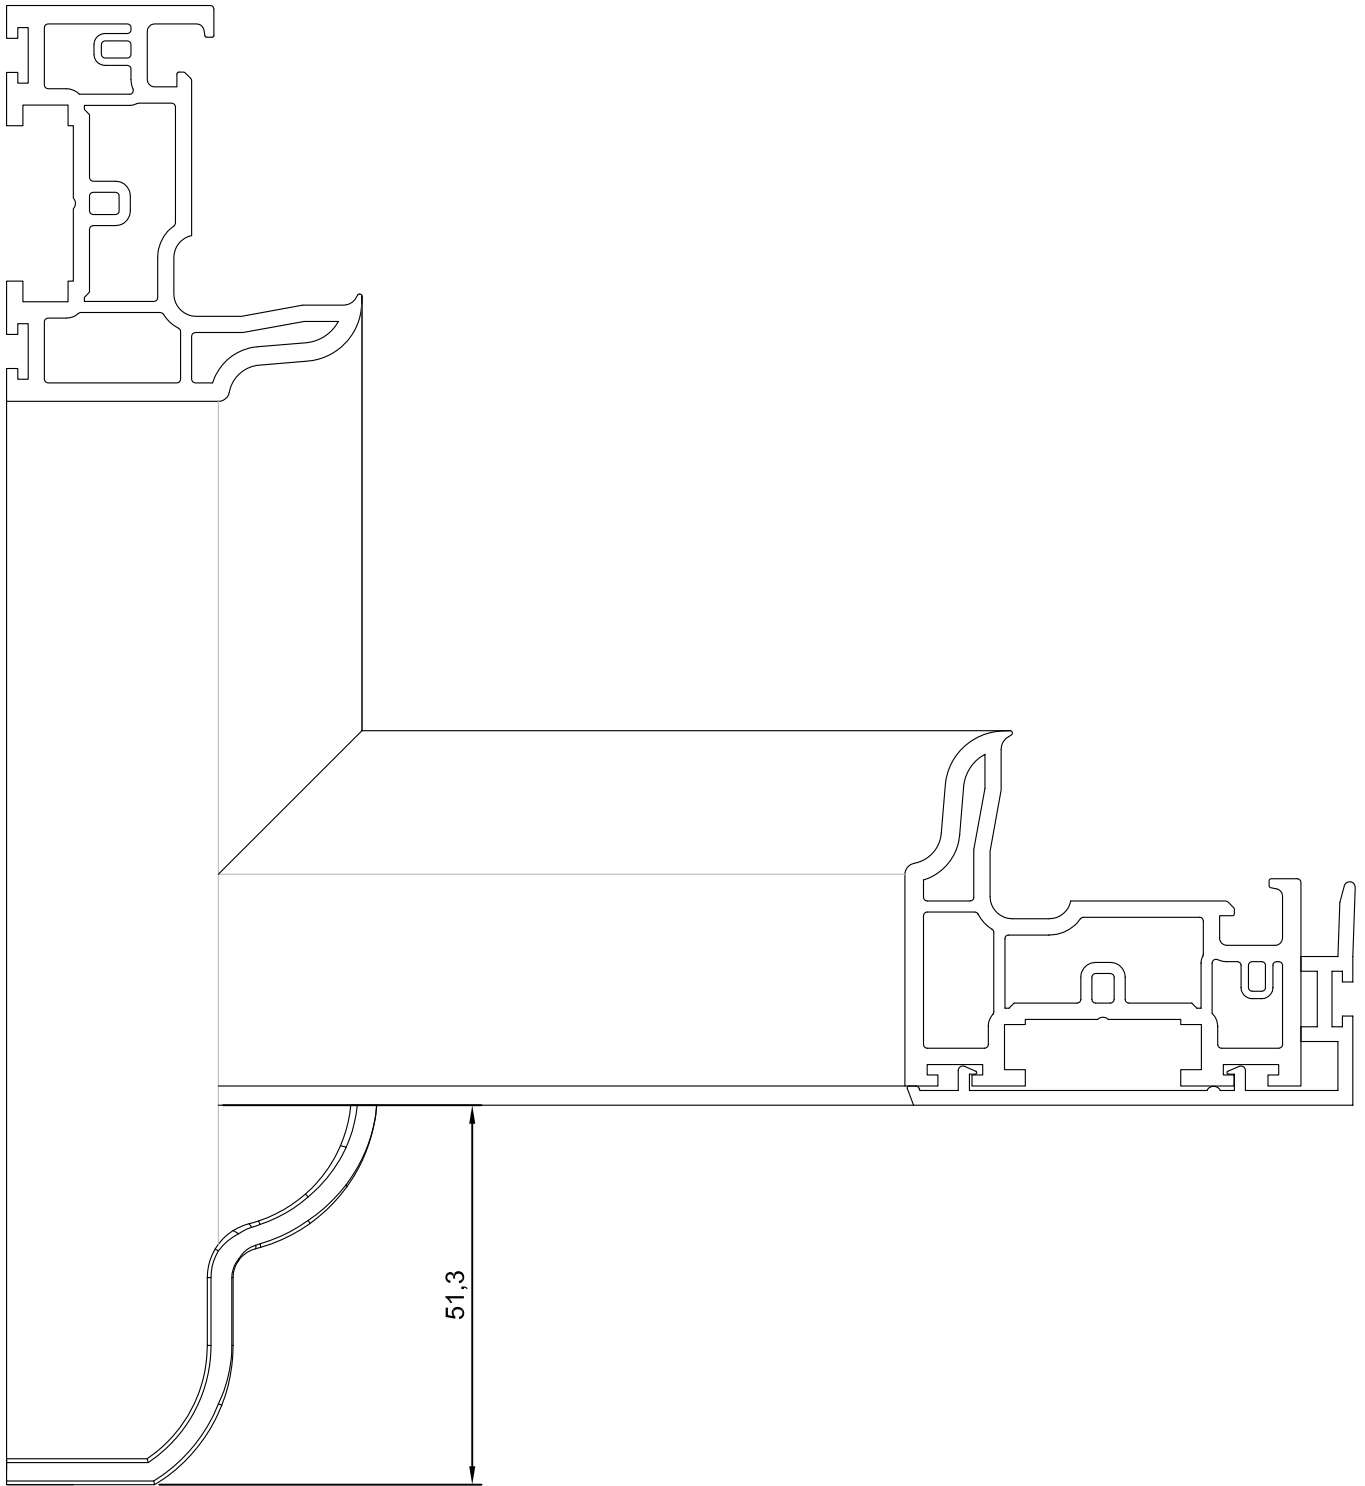

VS Run-Through Sash Horn

Copyright, Synseal Extrusions Ltd PVC-U Extrusion Drawing

Any design rights in the product shown on this drawing are the intellectual property of Synseal Extrusions Ltd

Common Road, Huthwaite, Sutton-In-Ashfield  
Nottingham, NG17 6AD