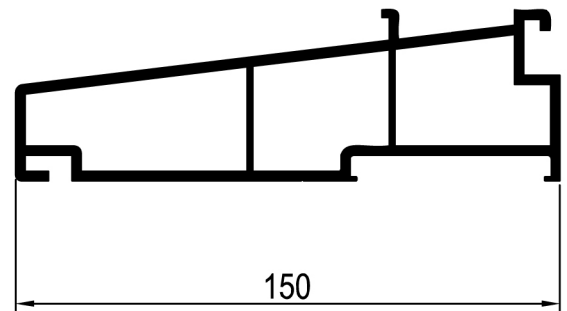

QUICK SLIDE

THE RELIABLE NAME IN PVCu SLIDING SASH WINDOWS

Cill Comparison Chart

150mm cill with upstand
(shown here with bottom sash)

150mm cill

180mm cill

225mm cill