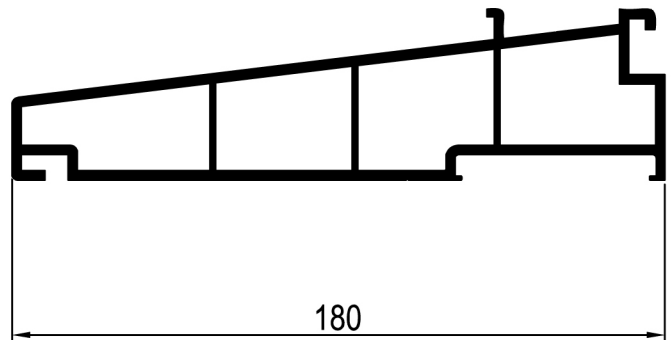

QUICK SLIDE

THE RELIABLE NAME IN PVCu SLIDING SASH WINDOWS

Cill Comparison Chart

150mm cill with upstand
(shown here with bottom sash)

150mm cill

180mm cill

225mm cill