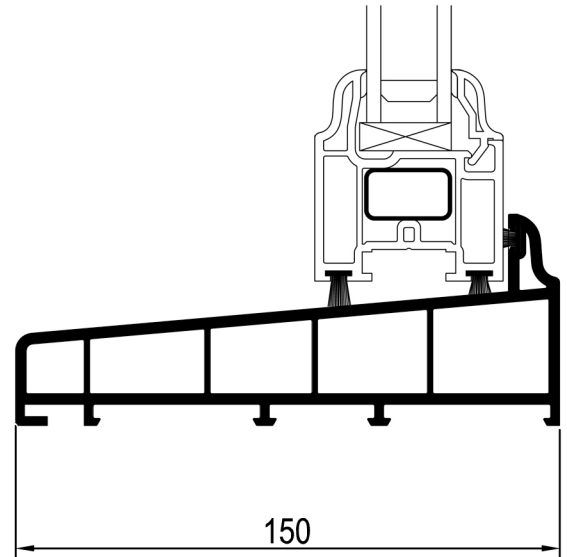

QUICK SLIDE

THE RELIABLE NAME IN PVCu SLIDING SASH WINDOWS

Cill Comparison Chart

150mm cill with upstand
(shown here with bottom sash)

150mm cill

180mm cill

225mm cill