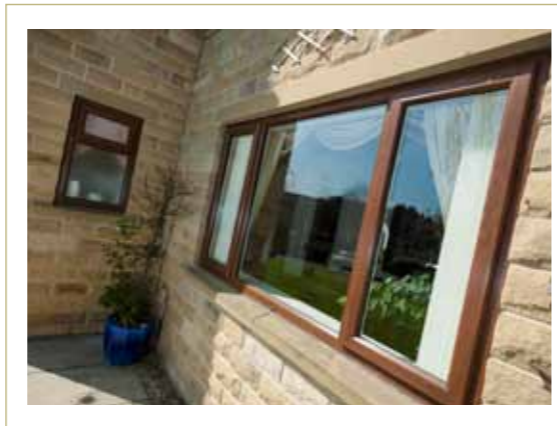

HERITAGE

STORM SASH

BY DECEUNINCK

Our Heritage 2800 windows and doors combine the elegance and style of traditional timber with all the benefits of PVC-U. This range is ideal for period properties and those who want to add character and enhance the appearance of their homes. The stunning and individual aesthetic of this range makes it a market leader.

- Smooth contours
- Welded transom and mullion joints
- Unique optional horn sash
- Exquisite Georgian bar option
- Traditional ironmongery options
- High energy rating and weather performance
- Enhanced security PAS 24 Approved
- Double or triple glazing available
- Low Maintenance PVCu frames
- Available in a range of exquisite Heritage woodgrain finishes