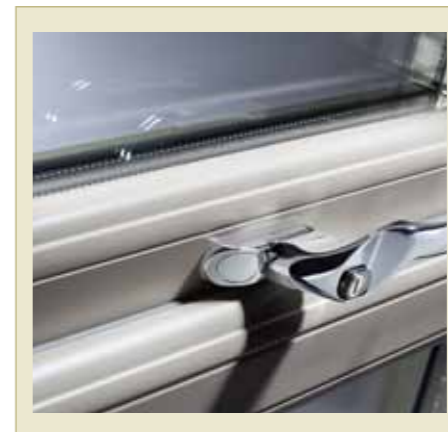

STORM SASH WINDOW

Storm sash windows feature outward opening sashes, which stand proud of the face of the window frame and are the more typical style used in homes you see today. Storm Sash windows have the added benefit of allowing all the window frames to be the same size (equal sightlines), improving the appearance of your property.