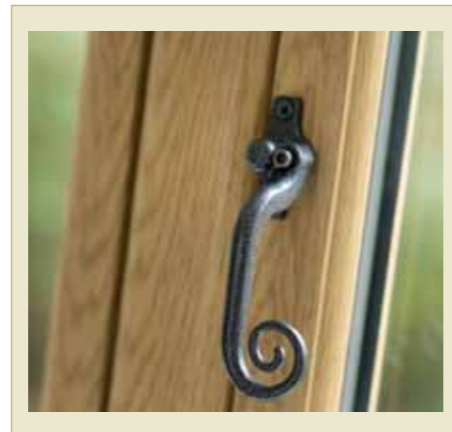

FLUSH SASH WINDOW

Designed to replicate the appearance of timber, flush sash windows are distinguished by sashes that close into the frame and finish flush with the face of the window. When open the flush sash opens outwards. Flush Sash windows have the added benefit of allowing all the window frames to be the same size (equal sightlines), improving the appearance of your property.