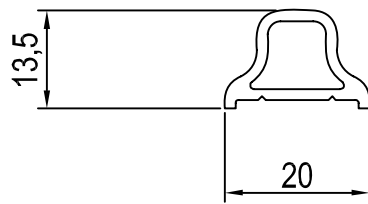

Renaissance Vertical Slider System

Section/Page:	02/10
Issue Date:	01.06
Issue:	0

Profile Chart

Vertical Slider

RS VR150 - 154mm Vertical Slider Sill

VR 22 - 20mm Glazing Bar