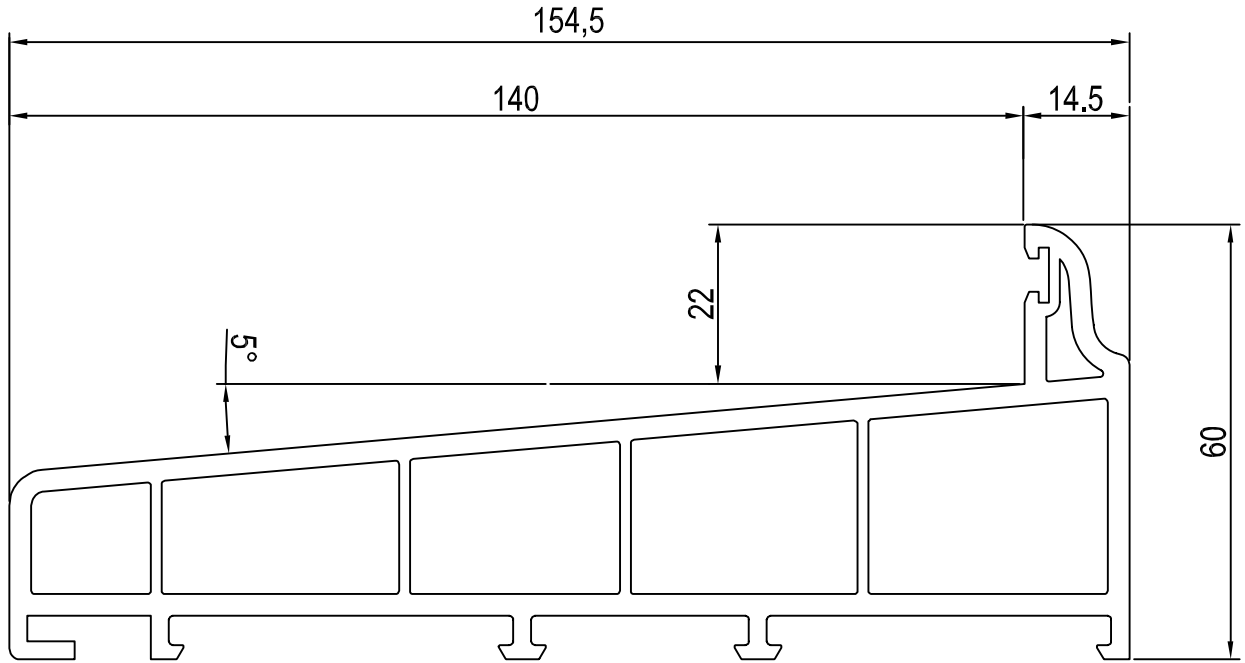

Renaissance Vertical Slider System

Section/Page:	02/10
Issue Date:	01.06
Issue:	0

Profile Chart

Vertical Slider

RS VR150 - 154mm Vertical Slider Sill

VR 22 - 20mm Glazing Bar