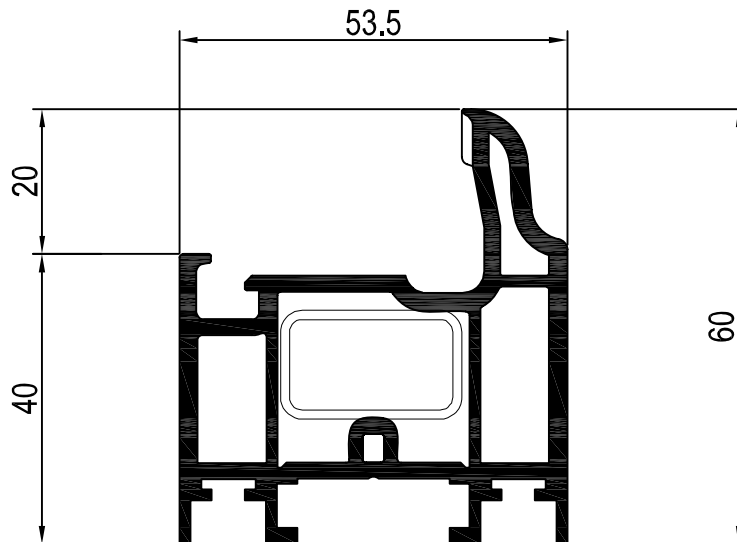

Renaissance Vertical Slider System

Section/Page:	02/02
Issue Date:	01.06
Issue:	0

Profile Chart

Vertical Slider

VR 03 - 60mm Standard Sash  
VR 20  
(AE 2515 GS)

VR 04 - 60mm Bottom Sash  
VR 20  
(AE 2515 GS)