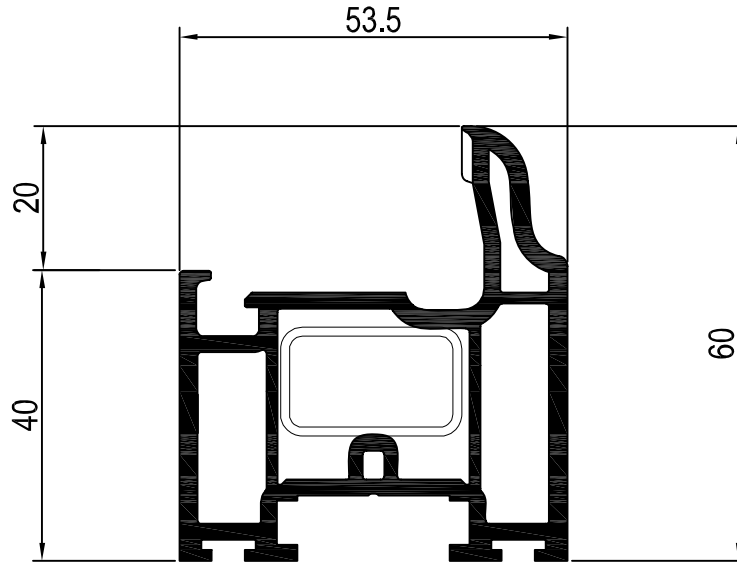

Renaissance Vertical Slider System

Section/Page:	02/02
Issue Date:	01.06
Issue:	0

Profile Chart

Vertical Slider

VR 03 - 60mm Standard Sash  
VR 20  
(AE 2515 GS)

VR 04 - 60mm Bottom Sash  
VR 20  
(AE 2515 GS)