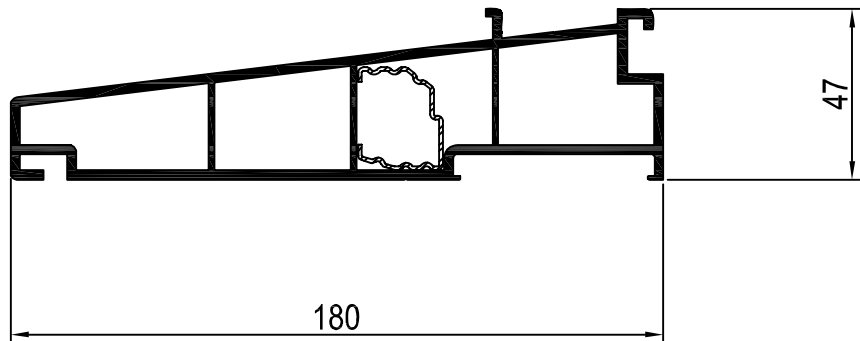

Renaissance Vertical Slider System

Section/Page:	02/06
Issue Date:	01,06
Issue:	0

Profile Chart

Vertical Slider

Scale 1:2

R116 (WD 220) - 150mm Vertical Slider Sill
WD 309 - Reinforcement

R120 (WD 221) - 180mm Vertical Slider Sill
WD 309 - Reinforcement

R121 (WD 222) - 225mm Vertical Slider Sill
WD 309 - Reinforcement