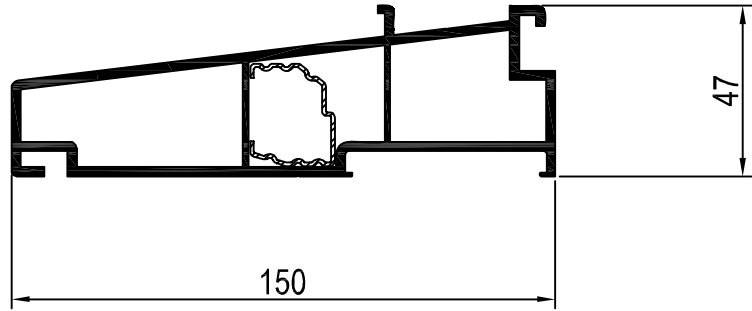

Renaissance Vertical Slider System

Section/Page:	02/06
Issue Date:	01,06
Issue:	0

Profile Chart

Vertical Slider

Scale 1:2

R116 (WD 220) - 150mm Vertical Slider Sill
WD 309 - Reinforcement

R120 (WD 221) - 180mm Vertical Slider Sill
WD 309 - Reinforcement

R121 (WD 222) - 225mm Vertical Slider Sill
WD 309 - Reinforcement