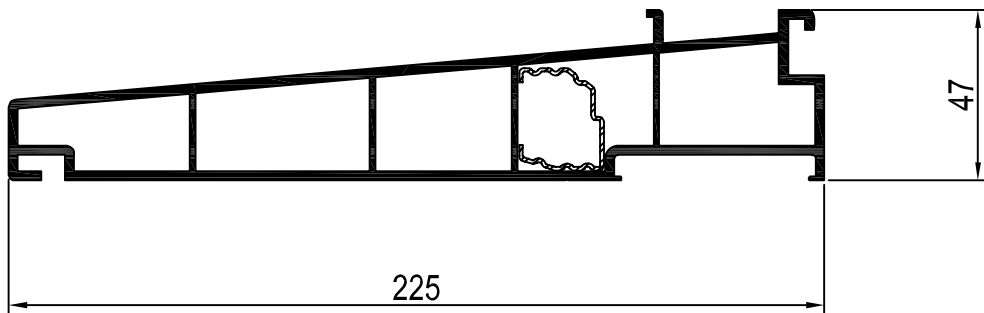

Renaissance Vertical Slider System

Section/Page:	02/06
Issue Date:	01,06
Issue:	0

Profile Chart

Vertical Slider

Scale 1:2

R116 (WD 220) - 150mm Vertical Slider Sill
WD 309 - Reinforcement

R120 (WD 221) - 180mm Vertical Slider Sill
WD 309 - Reinforcement

R121 (WD 222) - 225mm Vertical Slider Sill
WD 309 - Reinforcement