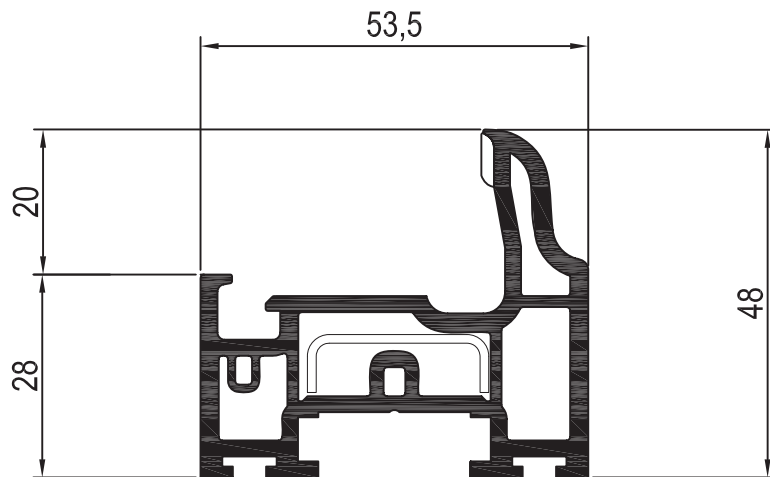

Renaissance Vertical Slider System

Section/Page:	02/01
Issue Date:	01.06
Issue:	0

Profile Chart

Vertical Slider

VR 01 - Vertical Slider Outer Frame  
VR 18  
(AE 3 ALI)

VR 02 - 48mm Top Sash  
R243  
(AE 258 GS)