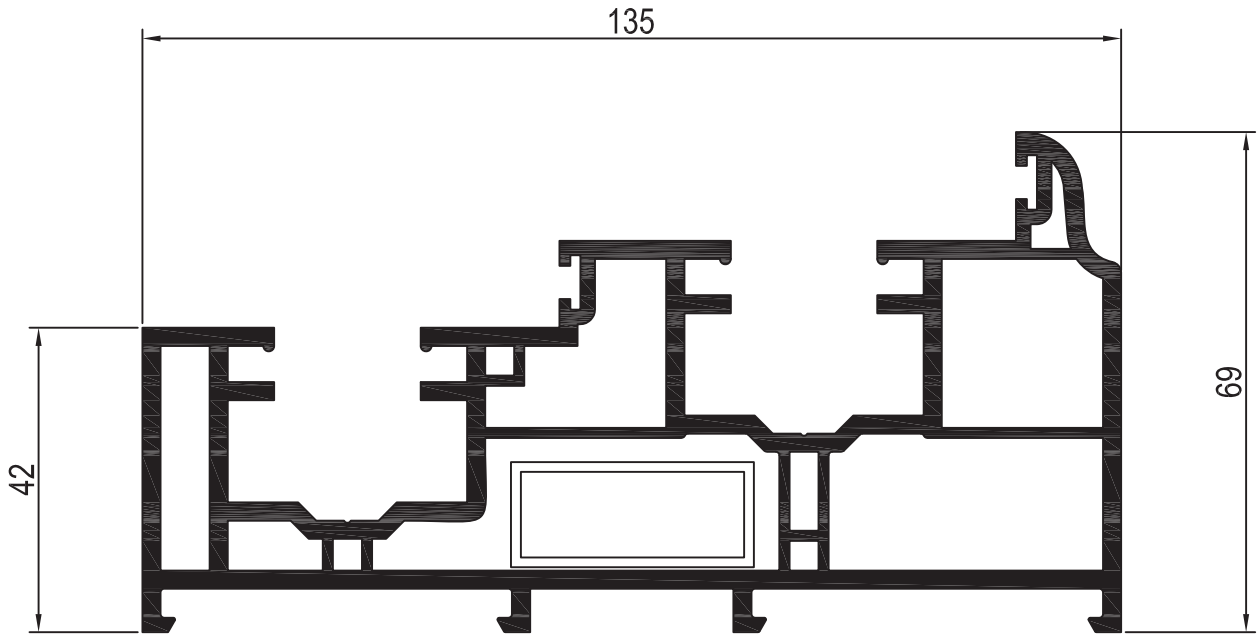

Renaissance Vertical Slider System

Section/Page:	02/01
Issue Date:	01.06
Issue:	0

Profile Chart

Vertical Slider

VR 01 - Vertical Slider Outer Frame  
VR 18  
(AE 3 ALI)

VR 02 - 48mm Top Sash  
R243  
(AE 258 GS)