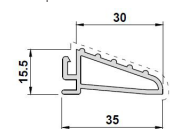

Frame Extenders

- 20mm
 42mm
 Left
 Right
 Top
 Bottom

- Flush Trickle Vent (in sash) please illustrate

- Midrail (white/grey only)

Sash Options

- Curved Sash (as standard)
 Square Sash (longer lead time applies)

Threshold Options

Standard Threshold:

Low Threshold:

Ramp:

Special Instructions:

All prices ex. VAT

*Special colours available upon request - min. order quantity applies.

Tel: 0844 5610 623 Email: sales@quickslide.co.uk
 Heaton Estate, Bradford Road, Brighouse, West Yorkshire, HD6 4BW