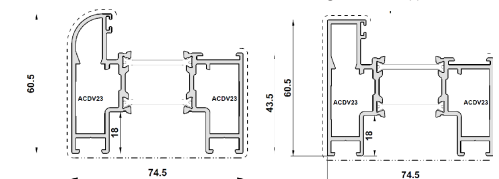

Frame Extenders

- 20mm
 42mm
 Left
 Right
 Top
 Bottom

- Flush Trickle Vent (in sash) please illustrate

- Midrail (white/grey only)

Sash Options

- Curved Sash (as standard)
 Square Sash (longer lead time applies)

Threshold Options

Standard Threshold:

Low Threshold:

Ramp:

Special Instructions:

All prices ex. VAT

*Special colours available upon request - min. order quantity applies.

Tel: 0844 5610 623 Email: sales@quickslide.co.uk
 Heaton Estate, Bradford Road, Brighouse, West Yorkshire, HD6 4BW