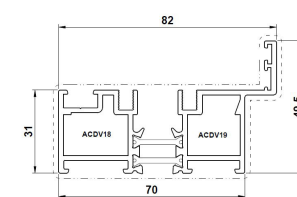

Threshold Options

Standard Threshold:

Low Threshold: