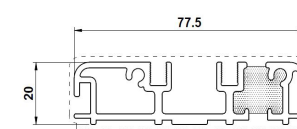

Aluminium Bi-Folding Doors

Enquiry Form

Please save this form to your device before completing it. Your changes will not save unless it is on your local drive first.

Your Details

I am a Homeowner ☐ Trade Customer ☐

Name

Company

Address

Tel / Mobile

Fax

Email

Project Details

Collect ☐ Deliver ☐

Required Date (week commencing)

Delivery Address

Delivery Contact

Delivery Telephone

Customer Reference

Customer Order No

Project Type: New build ☐ Refurbishment ☐ Subject to Building Regs ☐

Door Specification

Quantity

Location

Width
☐ Oversized Width (>1000mm)

Height

Door Configuration Code

Door Colour External

1. ☐ White Unglazed
   ☐ Grey Unglazed
   ☐ Black Unglazed

Door Colour Internal

1. ☐ White
   ☐ To Match External

Illustration (External View):

Sliding direction

(external view)

1. ☐ From the left
   ☐ From the right

Door opens

1. ☐ Inwards
   ☐ Outwards

Threshold

1. ☐ Standard 50mm
   ☐ Low threshold 20mm
   ☐ Low threshold w. ramp 20mm

Handle Colour

1. ☐ White
   ☐ Black
   ☐ Chrome
   ☐ Anthracite Grey
   ☐ Brushed Chrome

Magnetic Door Catch

1. ☐ White
   ☐ Black
   ☐ Chrome
   ☐ Anthracite Grey
   ☐ Brushed Chrome

Sill

1. ☐ No sill
   ☐ 85mm
   ☐ 150mm
   ☐ 190mm
   ☐ 225mm
2. ☐ PAS 24 Security Upgrade (Laminated glass also required)
3. ☐ 90° Restrictors

Glass upgrade

1. ☐ Glazed, U-value: 1.6
   ☐ Acoustic laminated

Obscure Glass

(In addition to glazed option)

1. ☐ Satin
   ☐ Standard obscure

Pattern:

Spacer Bar Colour

1. ☐ White
   ☐ Grey
   ☐ Black

Integral Blinds

(Options limited with laminated glass)

Colour of outer casing:

Colour of blinds:

Frame Extenders

1. ☐ 20mm
   ☐ 42mm
   ☐ Left
   ☐ Right
   ☐ Top
   ☐ Bottom

1. ☐ Flush Trickle Vent (in sash) please illustrate

1. ☐ Midrail (white/grey only)

Sash Options

1. ☐ Curved Sash (as standard)
   ☐ Square Sash (longer lead time applies)

Threshold Options

Standard Threshold:

Low Threshold:

Ramp:

Special Instructions:

All prices ex. VAT

*Special colours available upon request - min. order quantity applies.