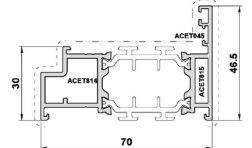

Alitherm 800
Flush Casement