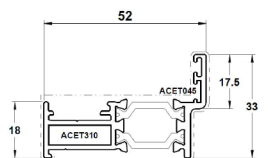

Heritage 47
Standard Casement