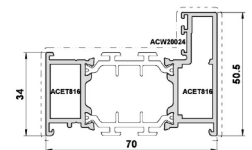

Profile Illustrations

Alitherm 800
Standard Casement