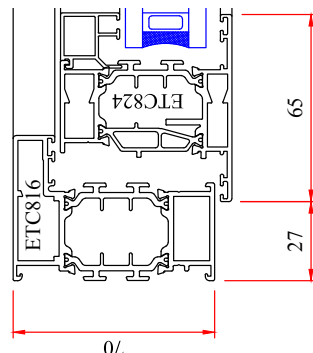

Lead Work

- Square
 Diamond

Comments

Illustrate Window Configuration (external view)

Alitherm 800 Sashes

Profile Illustration

Tel: 0844 5610 623 | Fax: 0844 5610 624

Email: sales@quickslide.co.uk