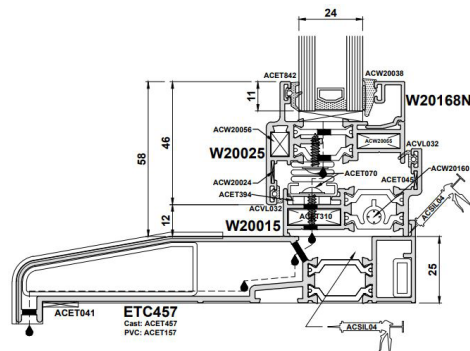

Profile Illustration

Tel: 0844 5610 623 | Fax: 0844 5610 624

Email: sales@quickslide.co.uk

Heaton Estate, Bradford Road, Brighouse, West Yorkshire, HD6 4BW

QUICK SLIDE
WINDOWS & DOORS