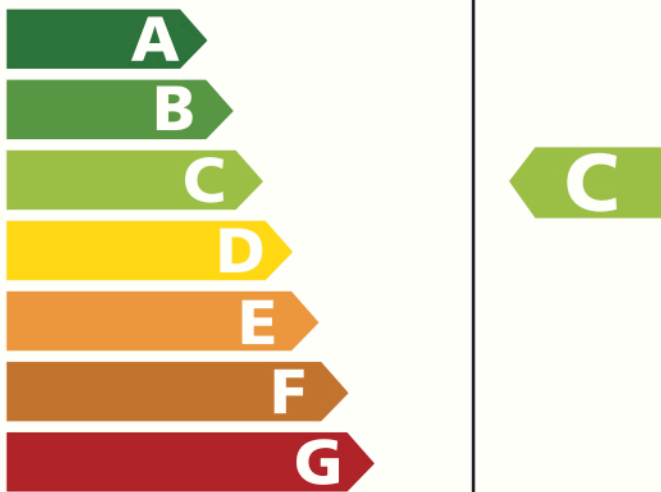

Window Energy Rating

Quickslide Limited

KM 566375

60mm Casement Windows

Efficiency rating (kWh/m²/year)

Energy rating certified by BSI and based on a UK standard window. Exact energy consumption for this product will depend on the building, the local climate and interior temperature.

Country:

**-15
UK**

Thermal Transmittance

1.8 W/m².K

Solar Factor

0.49

Air Leakage

0 W/m².K