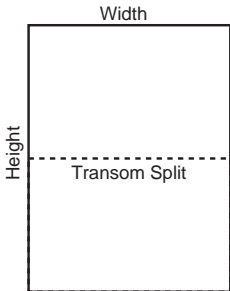

SPEC AS PREVIOUS:

LOCATION:

ADDITIONAL REQUIREMENTS:

QUANTITY:

WIDTH (mm):
(350mm - 1500mm)

HEIGHT (mm):
(700mm - 3000mm)

TRANSOM SPLIT (mm):
Equal Split
From Top (mm):

FIRE ESCAPE:
No
Yes

FRAME COLOUR:

White
White Woodgrain
Cream
Light Oak
Light Oak / White
Rosewood
Rosewood / White
Black Woodgrain / White

FURNITURE COLOUR:

White
Gold
Chrome
Satin Chrome

INTEGRAL CILL:

150mm Cill with upstand
(White & Cream only)
150mm Cill
180mm Cill
225mm Cill
(White & Cream only)

GLASS:

Pilkington K
Pilkington EnergiKare
(Required for C Rated BFRC)

TOUGHENED GLASS:

None
Bottom Sash Only
Whole Window

OBSCURE PATTERN:

SINGLE VERTICAL BAR:

None
Internal Fret
Surface Mounted Astragal

GEORGIAN GRID:

None
Internal Fret
Surface Mounted Astragal
No of squares across:
No of squares down:

MISCELLENOUS:

Argon Filled

SPACER BAR COLOUR:

White
Bronze
Silver
Gold
Warm Edge
(Required for C Rated BFRC)

SASH EXTRAS:

Horns
Trickle/Night Vents

SAFETY/CHILD RESTRICTORS:

None
White
Gold
Chrome

FITTING EXTRAS:

Fixing Brackets