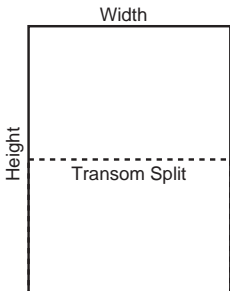

SPEC AS PREVIOUS:

LOCATION:

ADDITIONAL REQUIREMENTS:

QUANTITY:

WIDTH (mm):
(350mm - 1500mm)

HEIGHT (mm):
(700mm - 3000mm)

TRANSOM SPLIT (mm):
Equal Split
From Top (mm):

FIRE ESCAPE:
No
Yes

FRAME COLOUR:

White
White Woodgrain
Cream
Light Oak
Light Oak / White
Rosewood
Rosewood / White
Black Woodgrain / White

FURNITURE COLOUR:

White
Gold
Chrome
Satin Chrome

INTEGRAL CILL:

150mm Cill with upstand
(White & Cream only)
150mm Cill
180mm Cill
225mm Cill
(White & Cream only)

GLASS:

Pilkington K
Pilkington EnergiKare
(Required for C Rated BFRC)

TOUGHENED GLASS:

None
Bottom Sash Only
Whole Window

OBSCURE PATTERN:

SINGLE VERTICAL BAR:

None
Internal Fret
Surface Mounted Astragal

GEORGIAN GRID:

None
Internal Fret
Surface Mounted Astragal
No of squares across:
No of squares down:

MISCELLENOUS:

Argon Filled

SPACER BAR COLOUR:

White
Bronze
Silver
Gold
Warm Edge
(Required for C Rated BFRC)

SASH EXTRAS:

Horns
Trickle/Night Vents

SAFETY/CHILD RESTRICTORS:

None
White
Gold
Chrome

FITTING EXTRAS:

Fixing Brackets