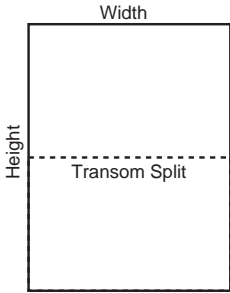

SPEC AS PREVIOUS:

LOCATION:

ADDITIONAL REQUIREMENTS:

QUANTITY:

WIDTH (mm):
(350mm - 1500mm)

HEIGHT (mm):
(700mm - 3000mm)

TRANSOM SPLIT (mm):
Equal Split
From Top (mm):

FIRE ESCAPE:
No
Yes

FRAME COLOUR:

White
White Woodgrain
Cream
Light Oak
Light Oak / White
Rosewood
Rosewood / White
Black Woodgrain / White

FURNITURE COLOUR:

White
Gold
Chrome
Satin Chrome

INTEGRAL CILL:

150mm Cill with upstand
(White & Cream only)
150mm Cill
180mm Cill
225mm Cill
(White & Cream only)

GLASS:

Pilkington K
Pilkington EnergiKare
(Required for C Rated BFRC)

TOUGHENED GLASS:

None
Bottom Sash Only
Whole Window

OBSCURE PATTERN:

SINGLE VERTICAL BAR:

None
Internal Fret
Surface Mounted Astragal

GEORGIAN GRID:

None
Internal Fret
Surface Mounted Astragal
No of squares across:
No of squares down:

MISCELLENOUS:

Argon Filled

SPACER BAR COLOUR:

White
Bronze
Silver
Gold
Warm Edge
(Required for C Rated BFRC)

SASH EXTRAS:

Horns
Trickle/Night Vents

SAFETY/CHILD RESTRICTORS:

None
White
Gold
Chrome

FITTING EXTRAS:

Fixing Brackets