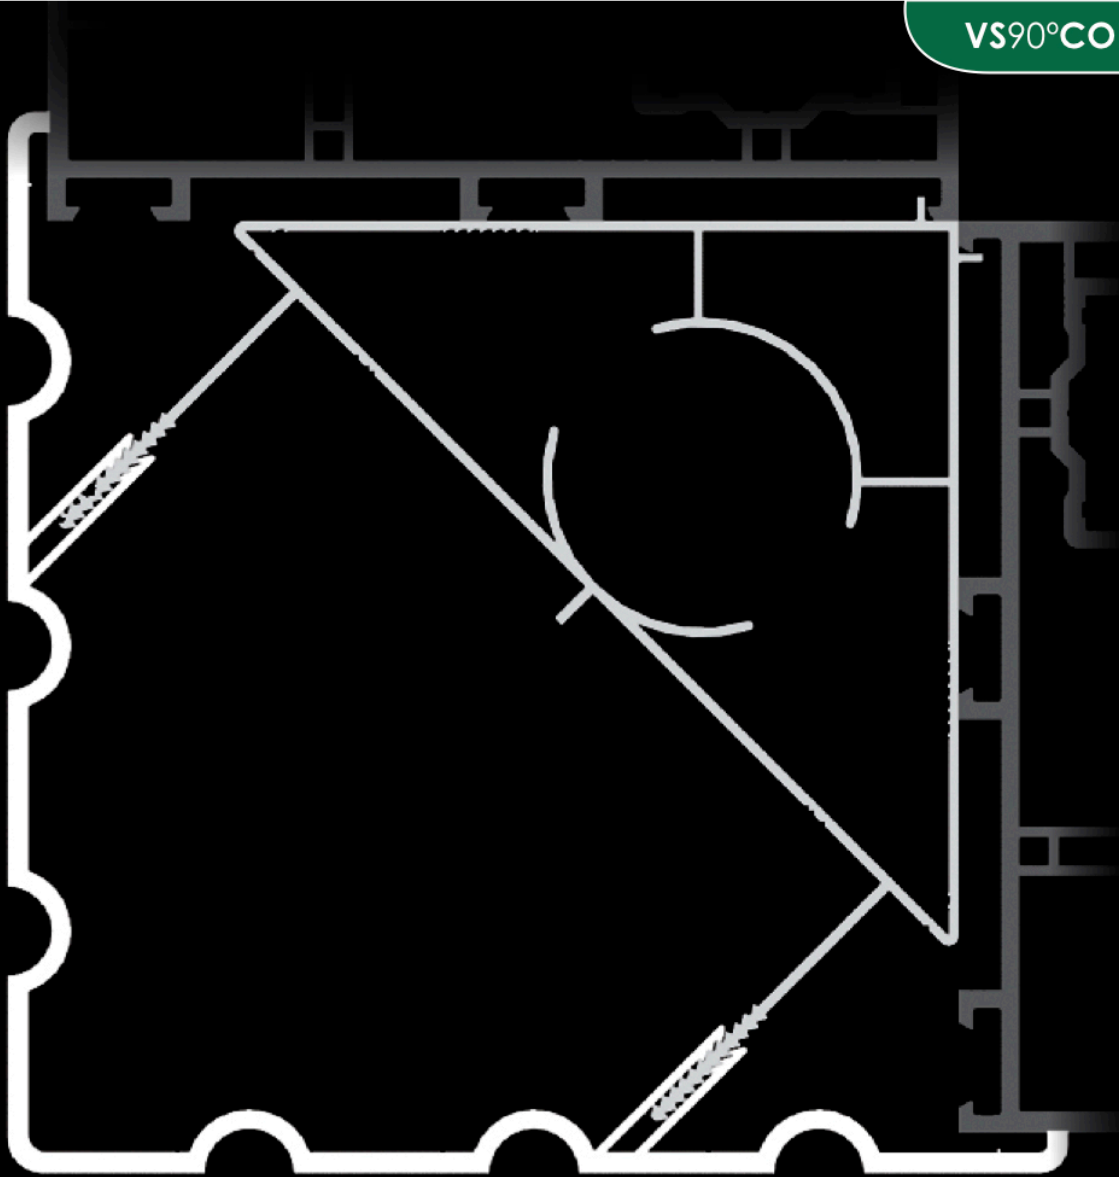

VS90°CORNERPOST

This product is loadbearing and a baypole jack is available. Decorative Trims are fitted last making baypole jack adjustment easy.

VS90ALI | $ixx = 39.23\text{cm}^4$, $iyy = 89.17\text{cm}^4$

is designed to accommodate Sash Window Frames with a depth of 125mm - 134mm. It is a 90° fixed angle.

For Bay Jack order Jack D for VS