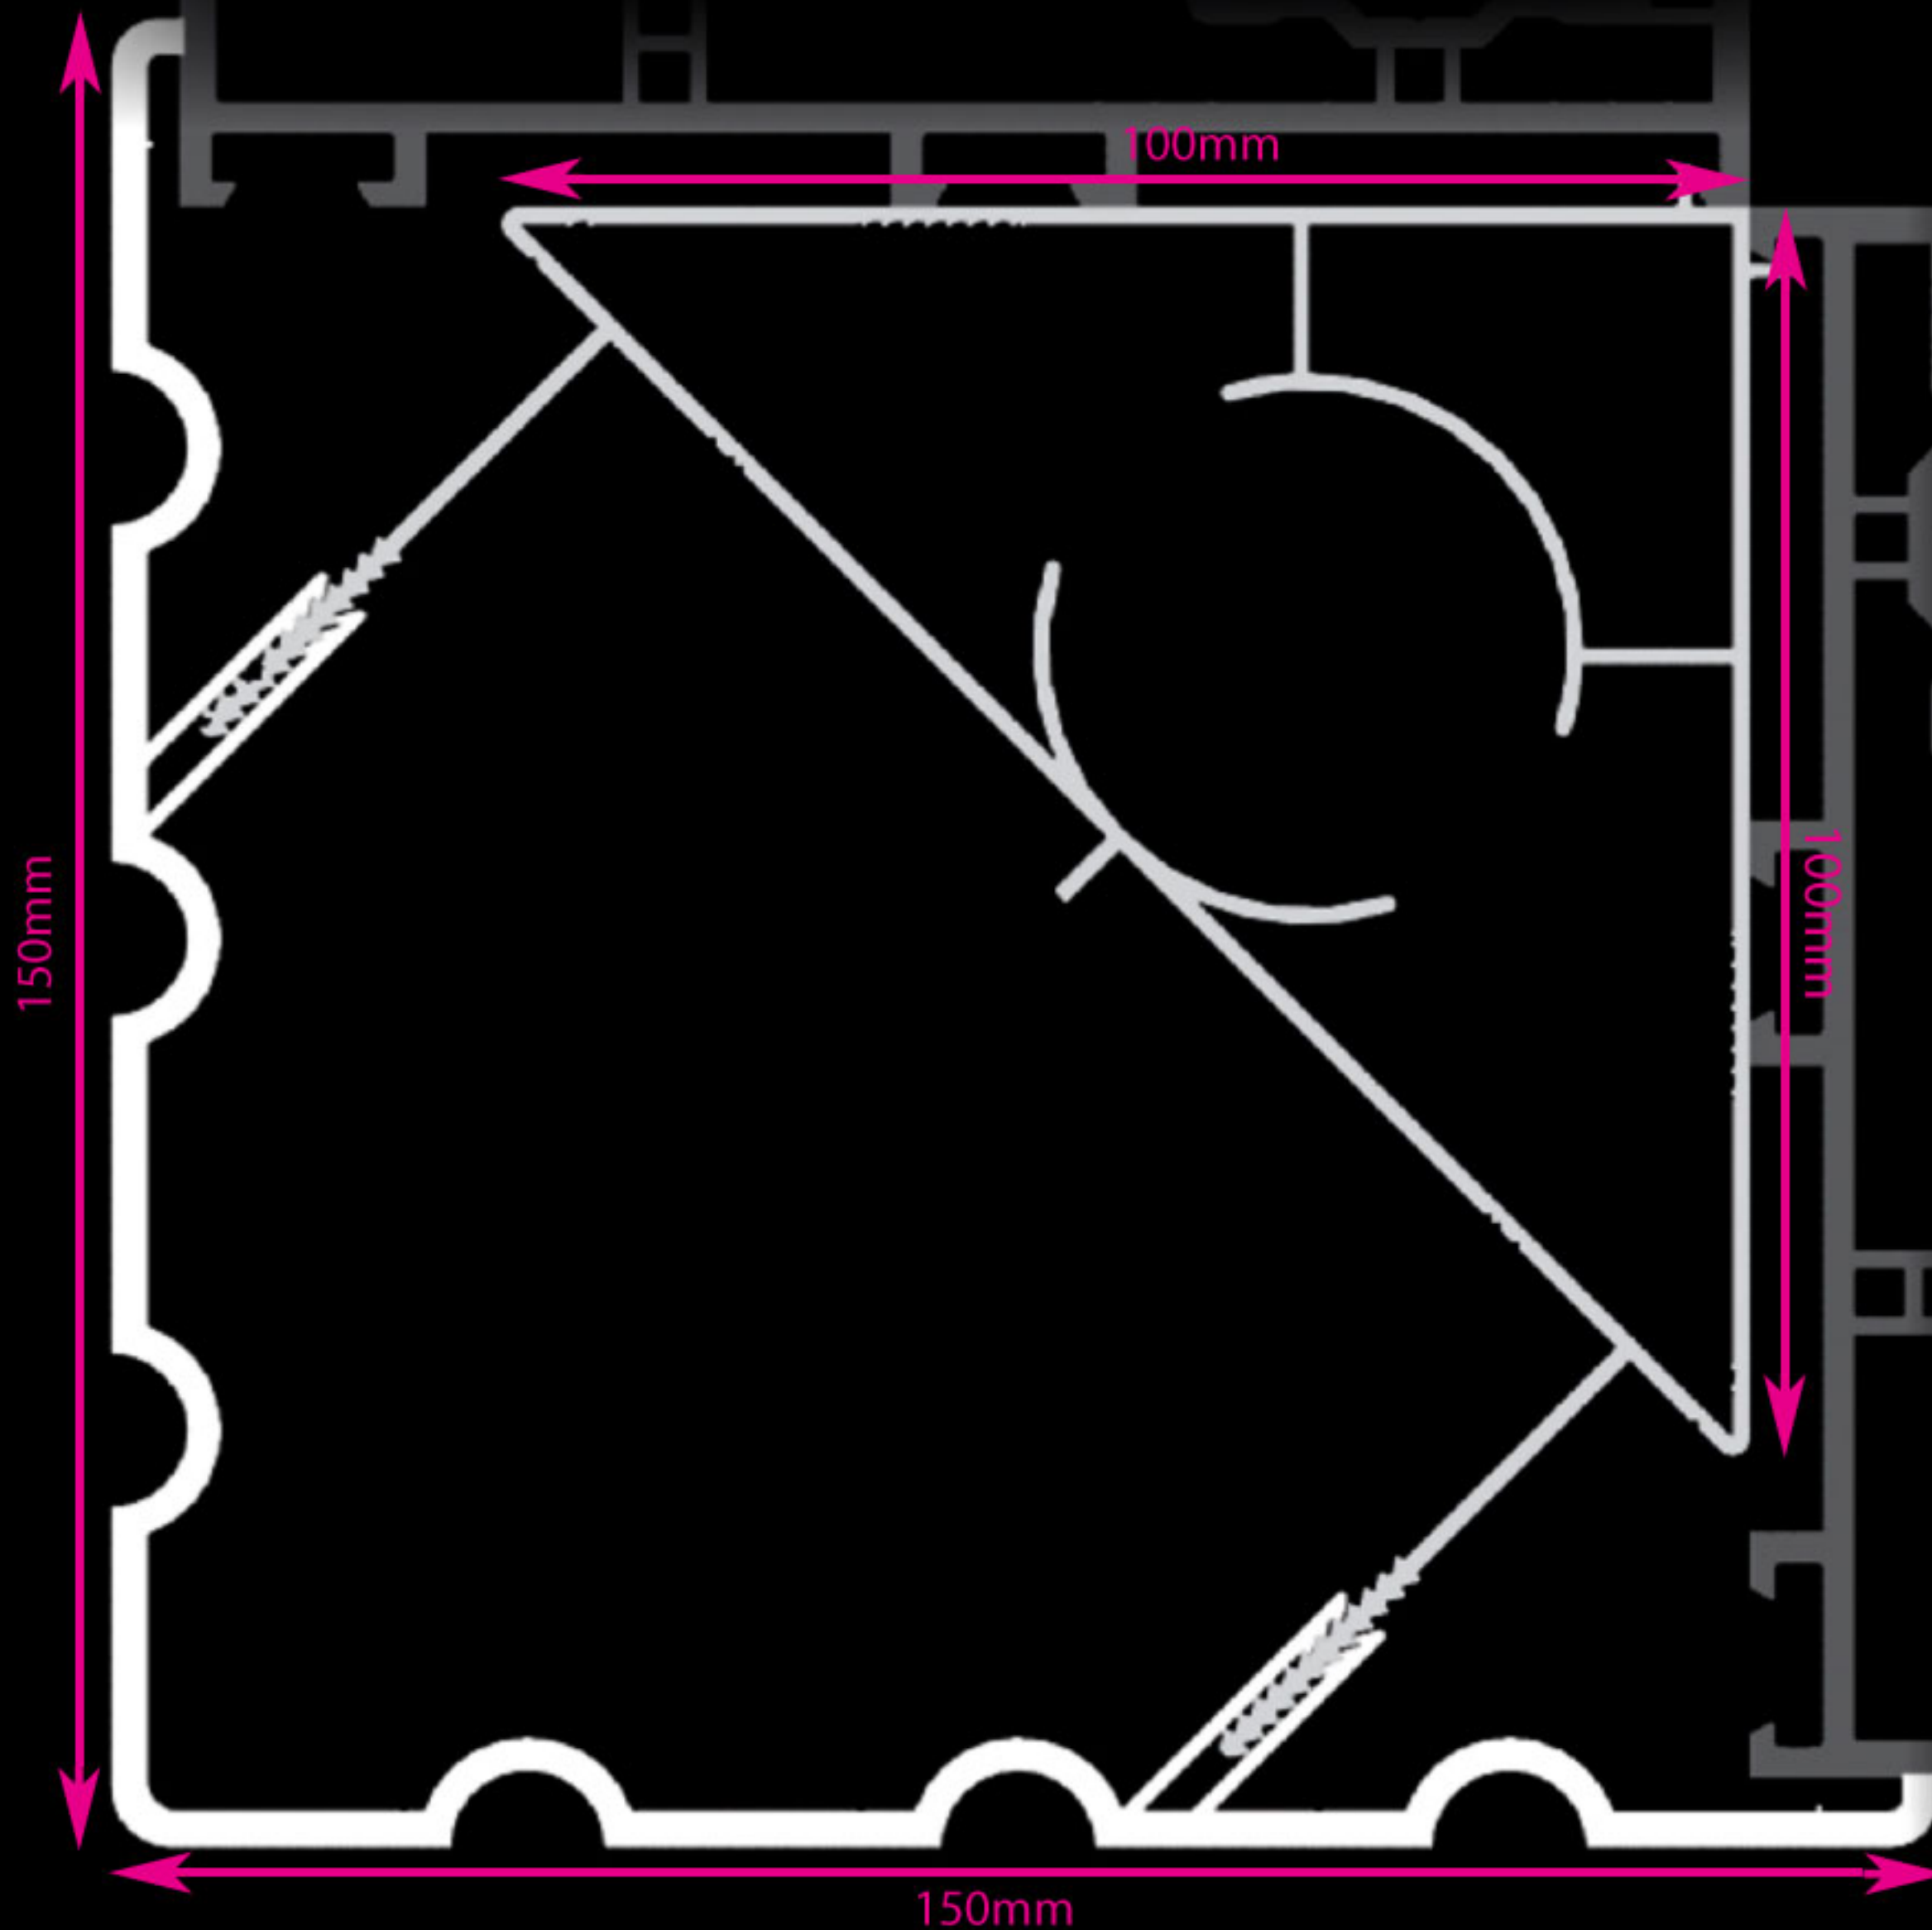

This product is loadbearing and a baypole jack is available.
Decorative Trims are fitted last making baypole jack adjustment easy.

VS90°CORNERPOST

VS90ALI | $i_{xx} = 39.23\text{cm}^4$, $i_{yy} = 89.17\text{cm}^4$

is designed to accommodate Sash Window Frames with a depth of 125mm - 134mm. It is a 90° fixed angle.

For Bay Jack order Jack D for VS